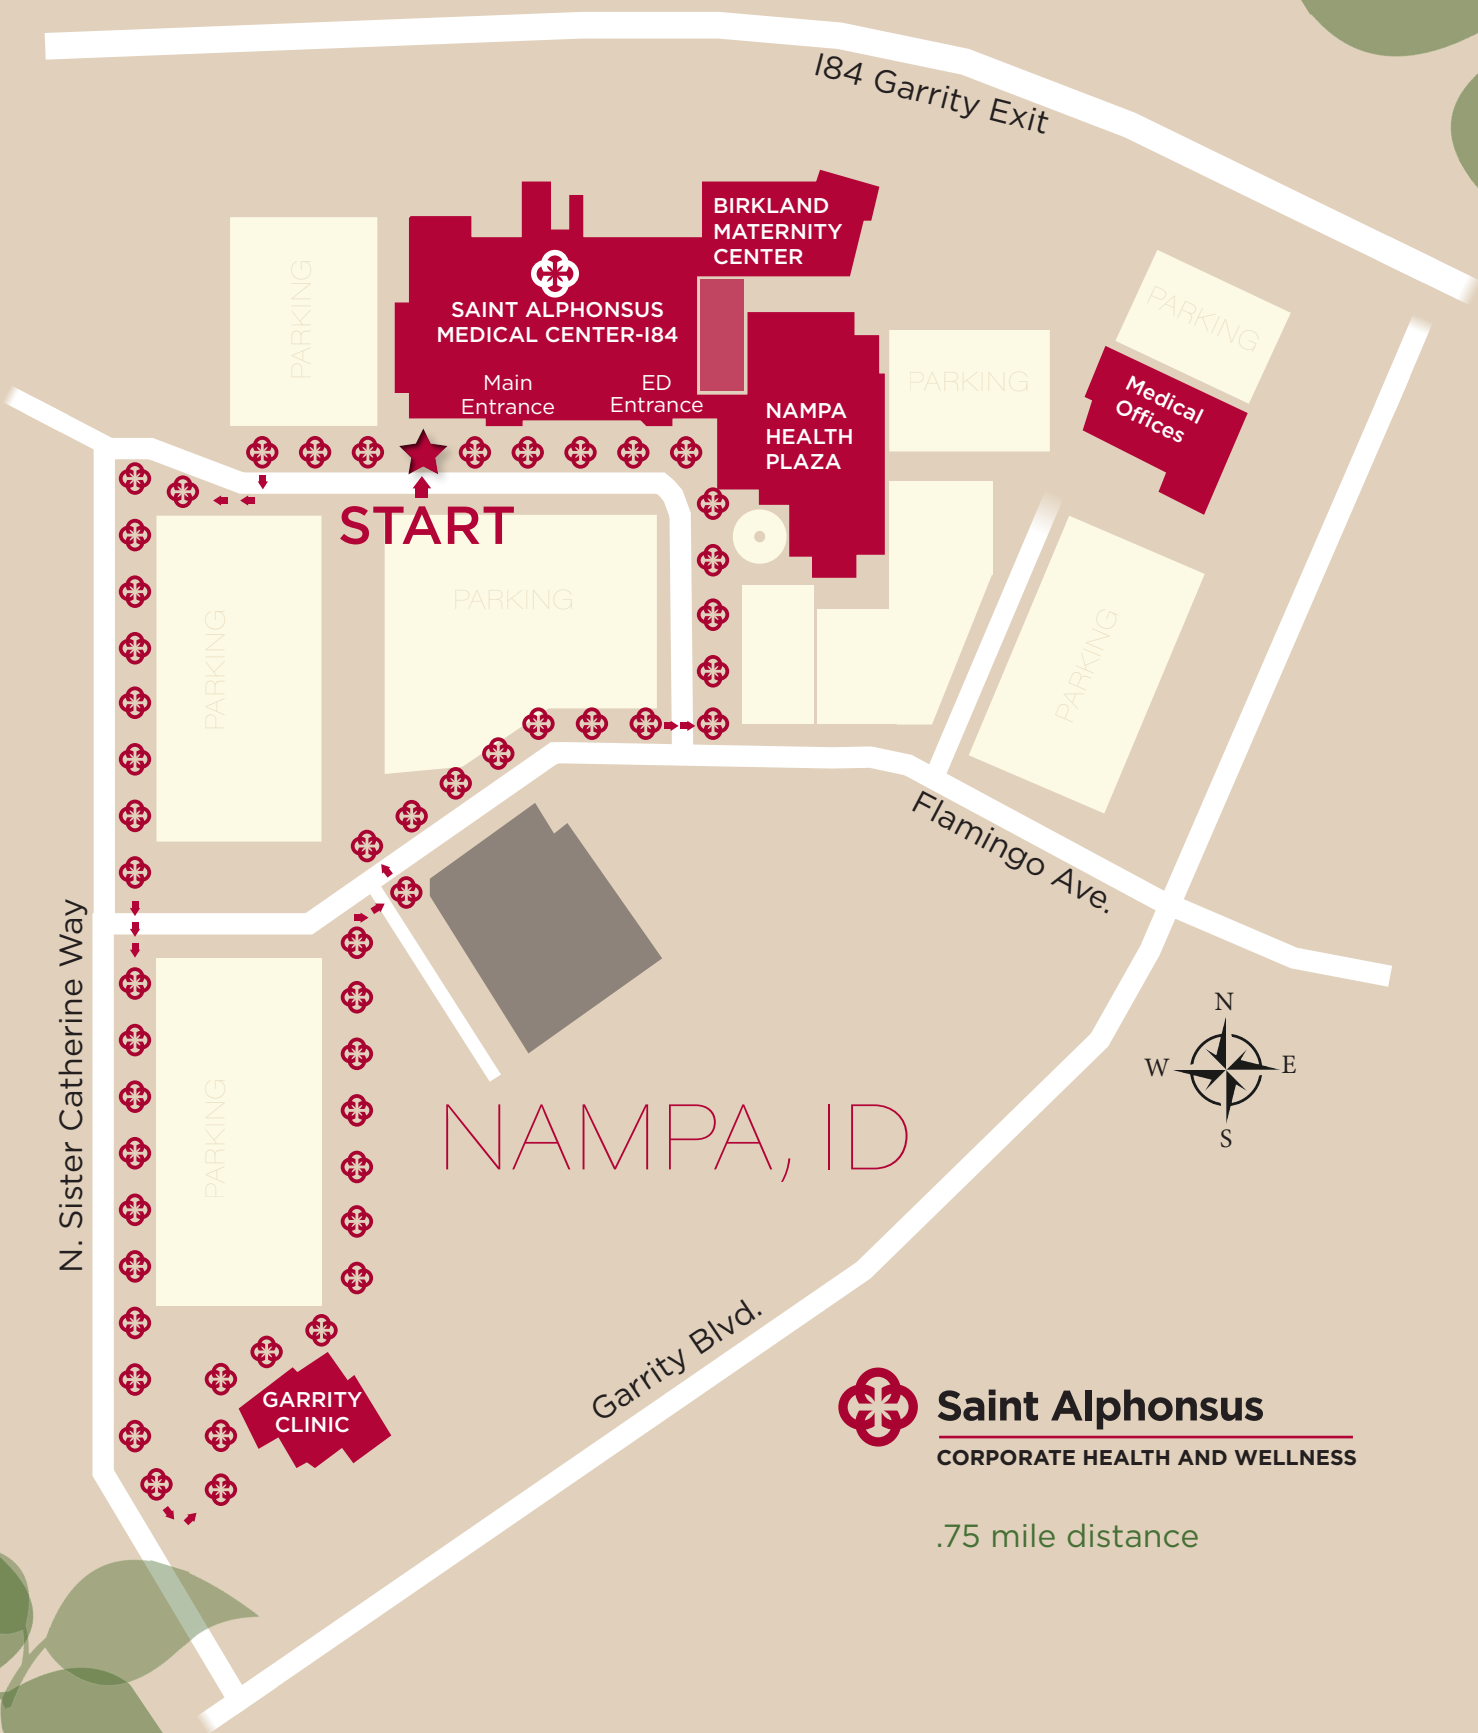

# WELLNESS TRAIL MAP

NAMPA, ID

**Saint Alphonius**

CORPORATE HEALTH AND WELLNESS

.75 mile distance